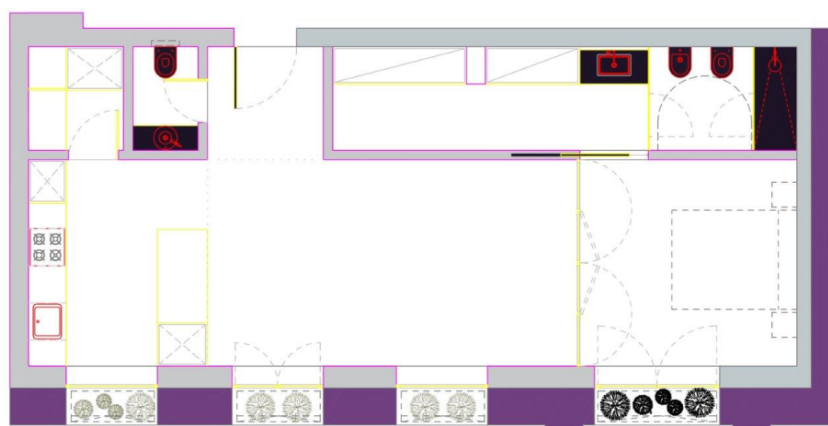

CAMPO GRANDE 200
1700-086 LISBOA

T1

1 bedroom

PISO 0
Ground Floor

FRAÇÃO Apartment	B
AREA COBERTA Covered Area	82 m ²
VARANDA/TERRAÇO Balcony/Terrace	0 m ²
AREA TOTAL Total Area	82 m ²
ESTACIONAMENTO Parking	1
ARRECAÇÃO Storage Room	1

SALA Living room	20 m ²
KITCHENETTE Kitchenette	10 m ²
DESPENSA Pantry	2 m ²
IS WC	2 m ²
SUITE Suite	12 m ²
IS SUITE WC Suite	7 m ²
CLOSET Closet	6 m ²
CIRCULAÇÃO Hall	3 m ²